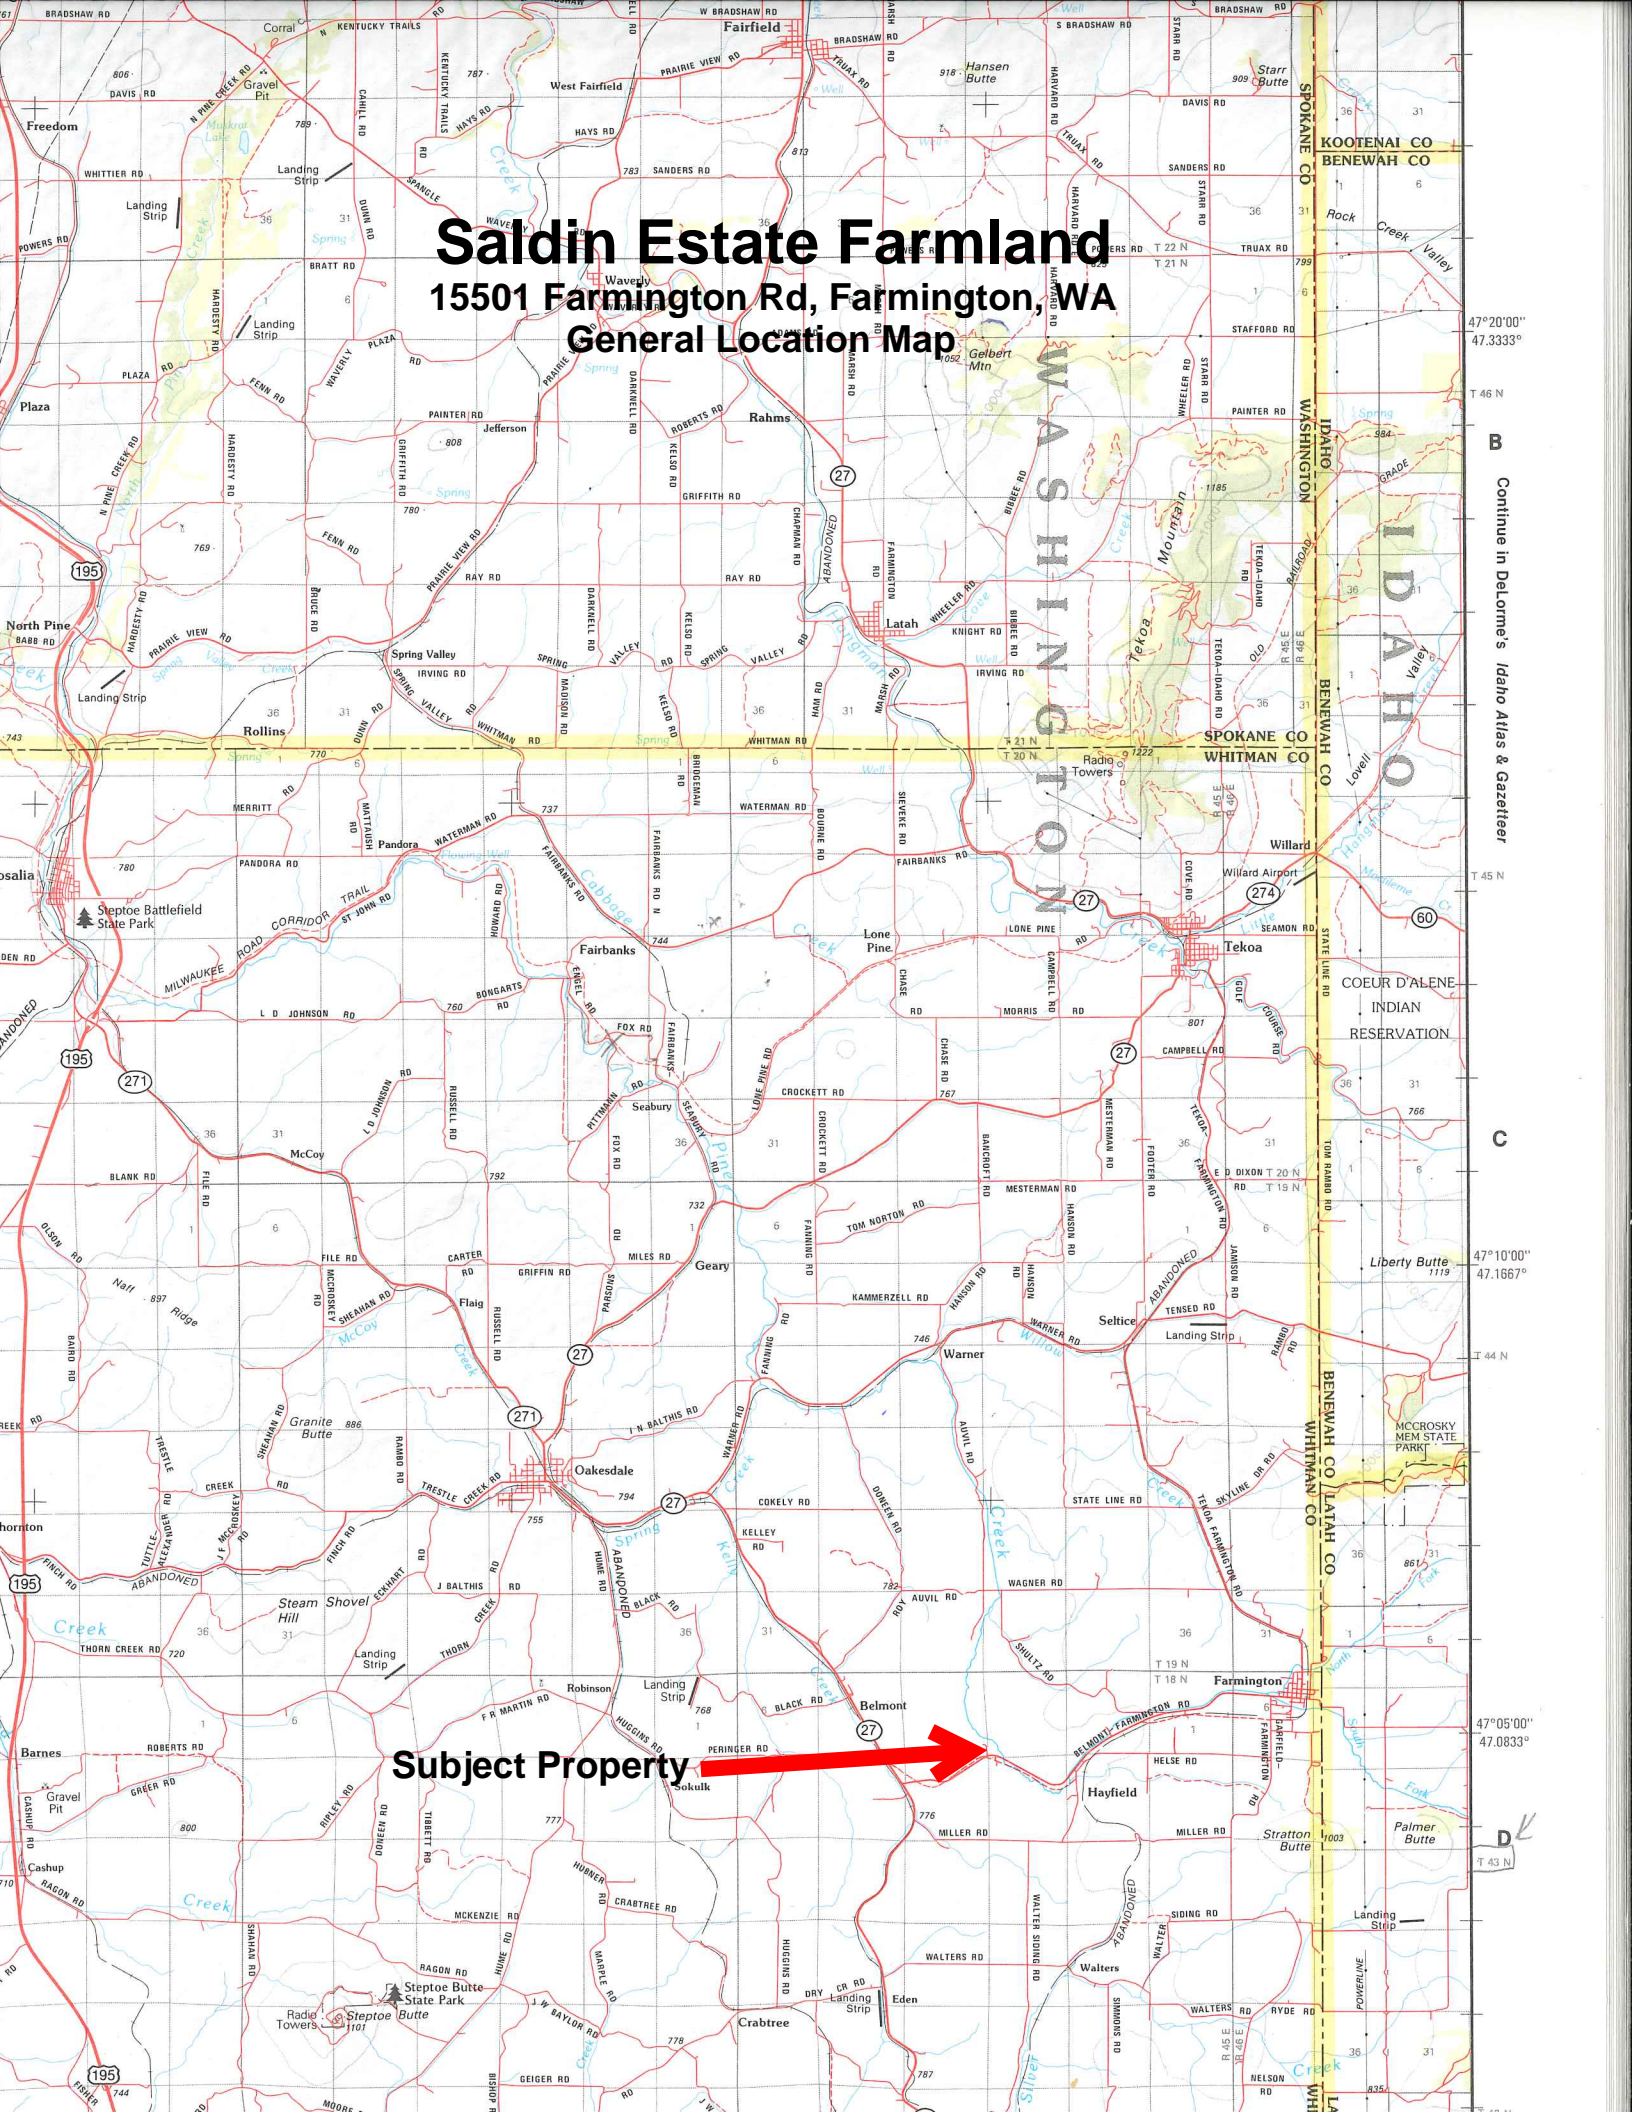

Saldin Estate Farmland

15501 Farmington Rd, Farmington, WA
General Location Map

Subject Property

B Continue in DeLorme's Idaho Atlas & Gazetteer

C

D