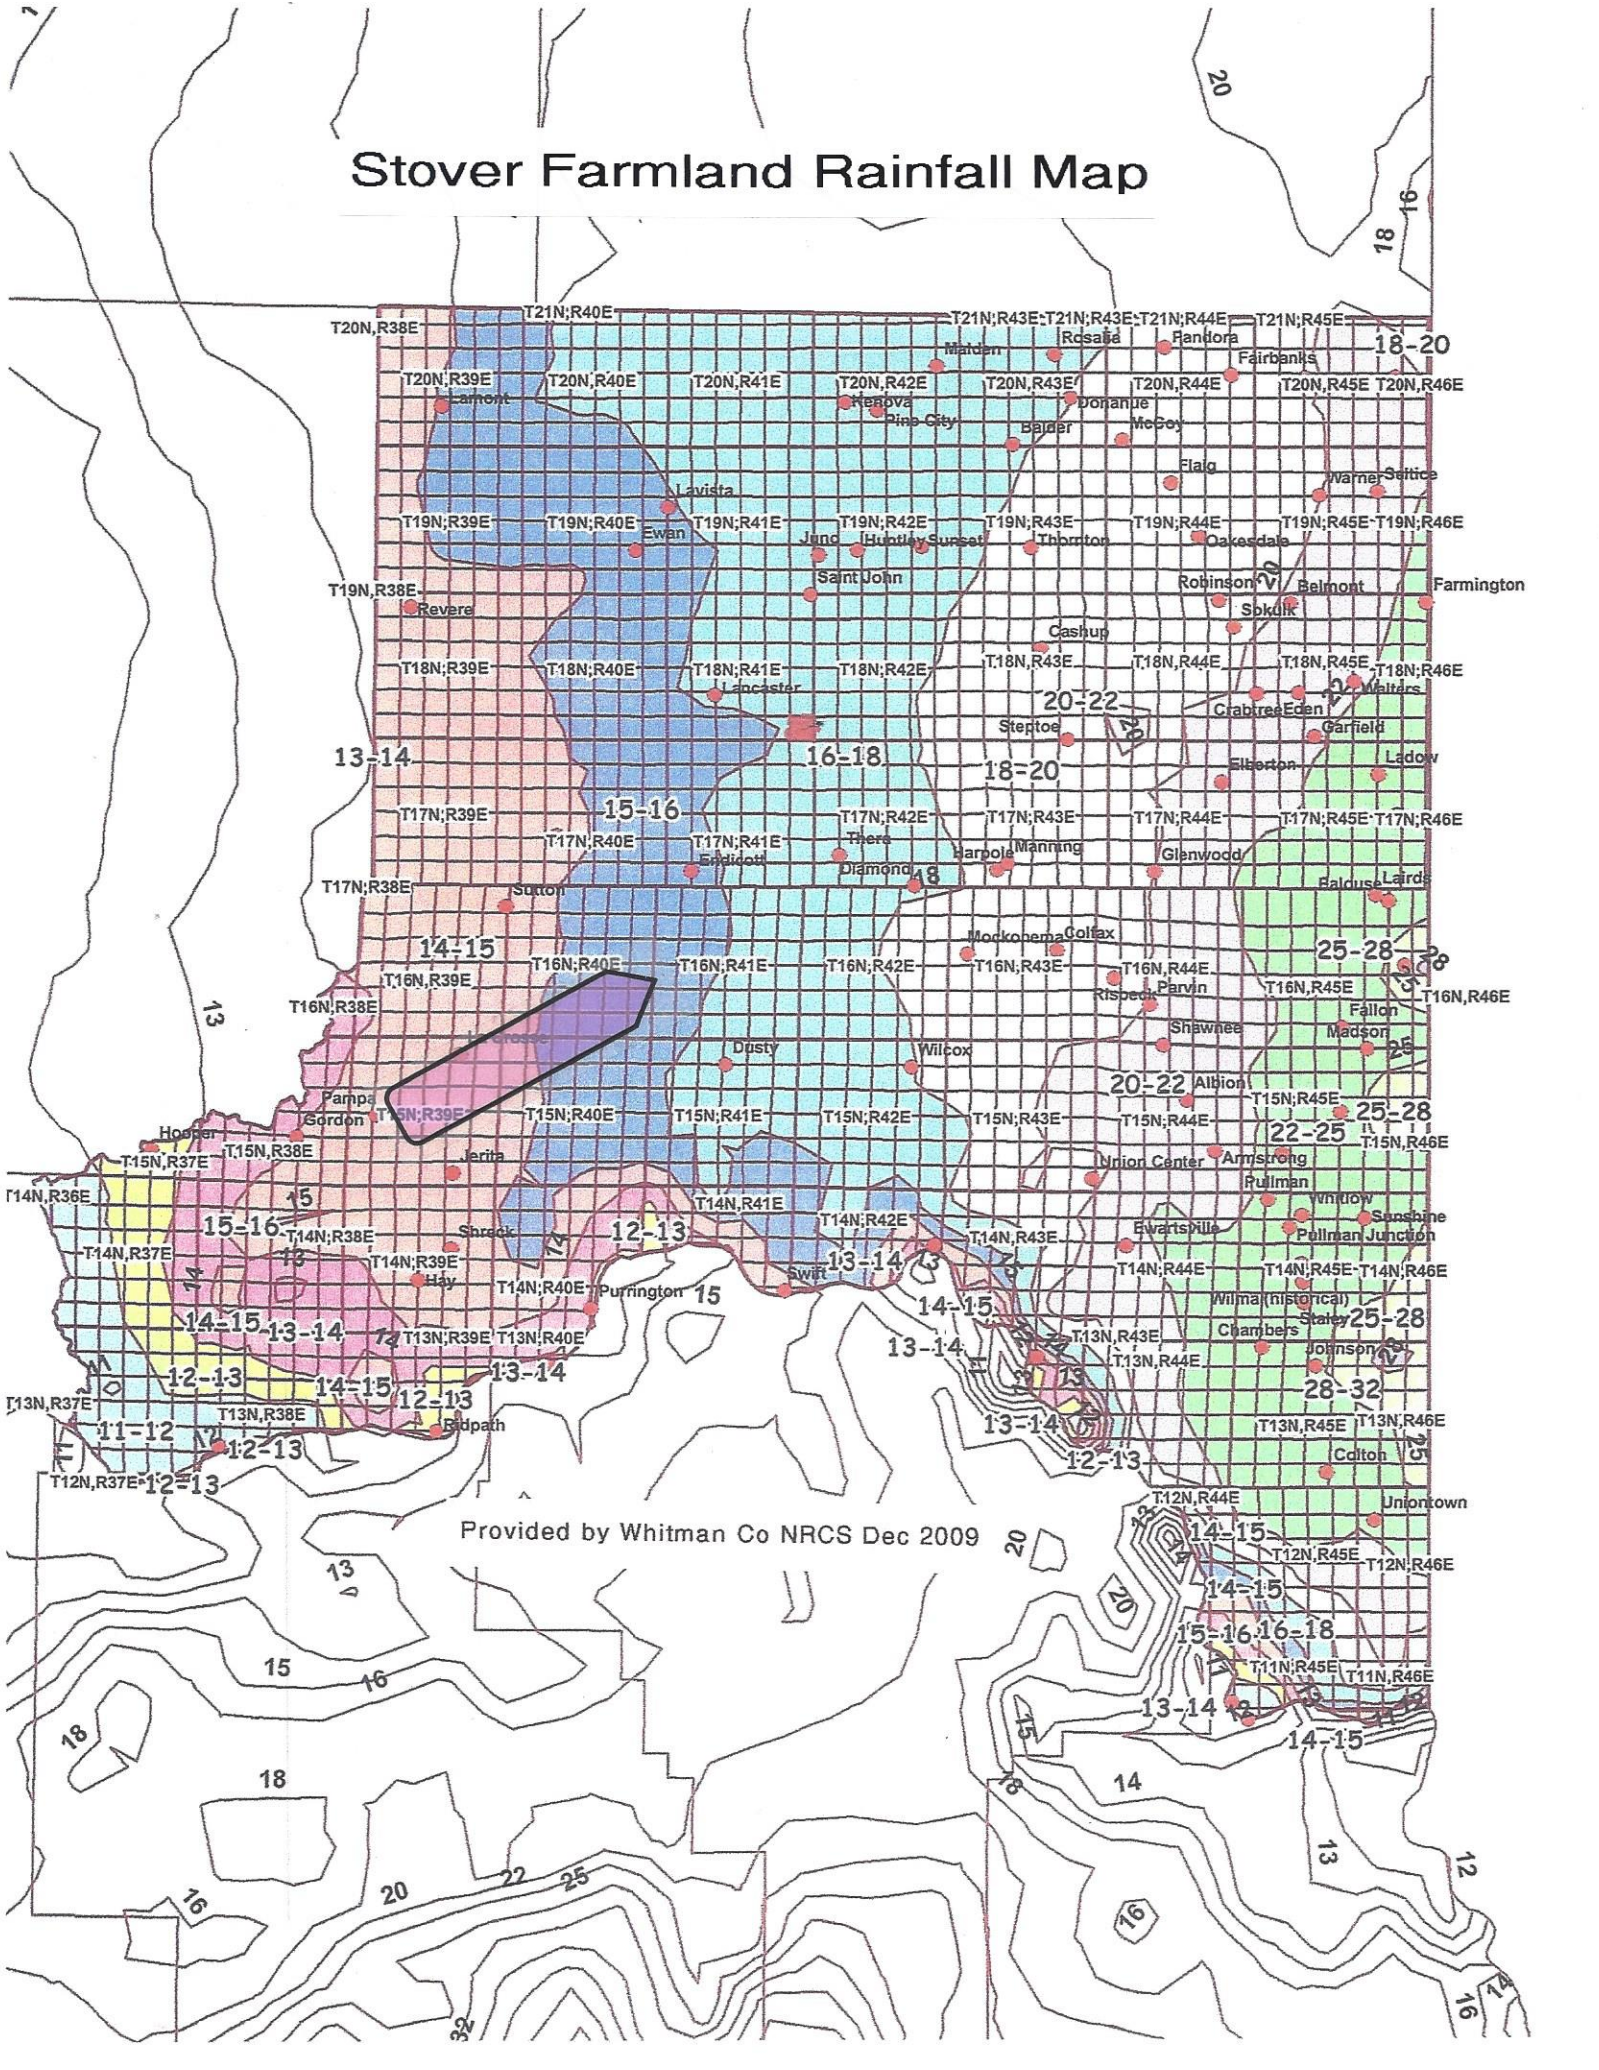

# Stover Farmland Rainfall Map

Provided by Whitman Co NRCS Dec 2009